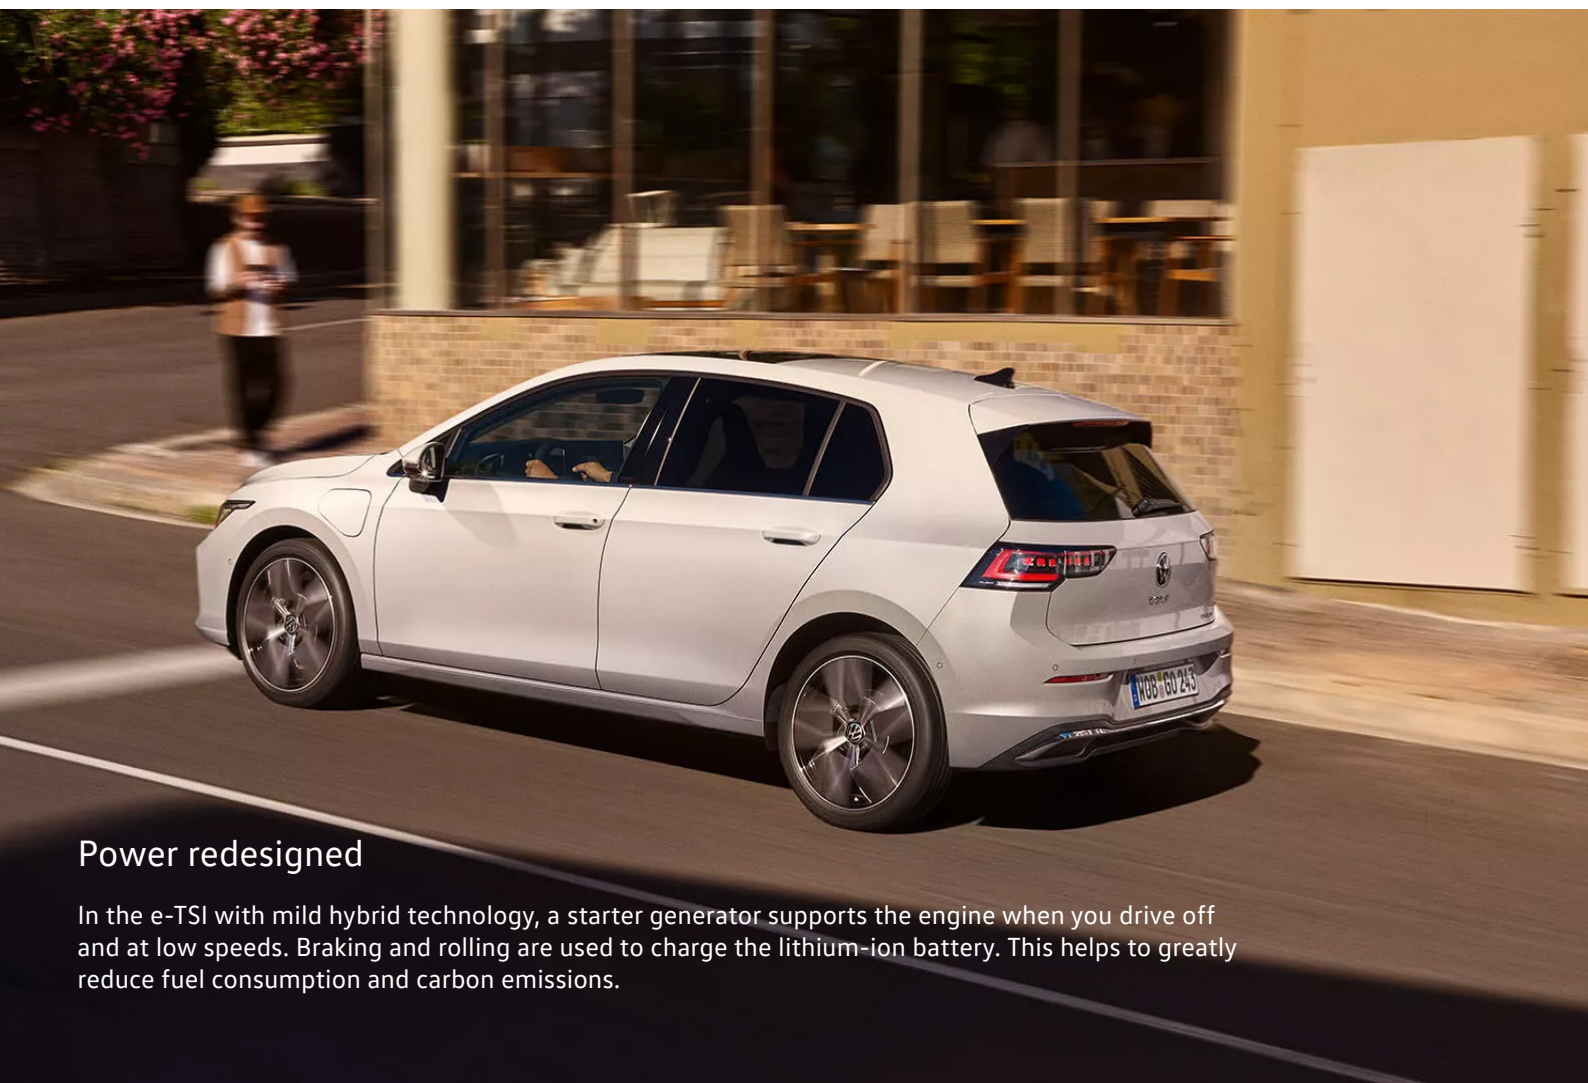

Power redesigned

In the e-TSI with mild hybrid technology, a starter generator supports the engine when you drive off and at low speeds. Braking and rolling are used to charge the lithium-ion battery. This helps to greatly reduce fuel consumption and carbon emissions.