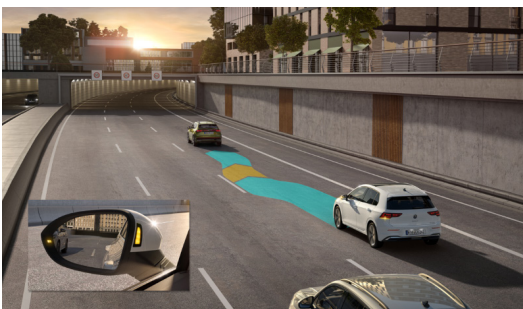

The above specifications are for information purposes only as our products are continually updated and changes may be made to the specifications at any time. If you require any specific feature, you must consult your local dealer who is regularly updated with any change in specification. Specifications are subject to change without notice.