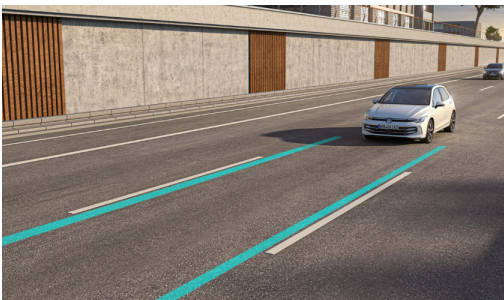

Note: The above image displays colour Kings Red Metallic

Note: The above image displays DSG Gear Selector

Note: The above image displays colour Ice Blue Metallic

The above specifications are for information purposes only as our products are continually updated and changes may be made to the specifications at any time. If you require any specific feature, you must consult your local dealer who is regularly updated with any change in specification. Specifications are subject to change without notice.